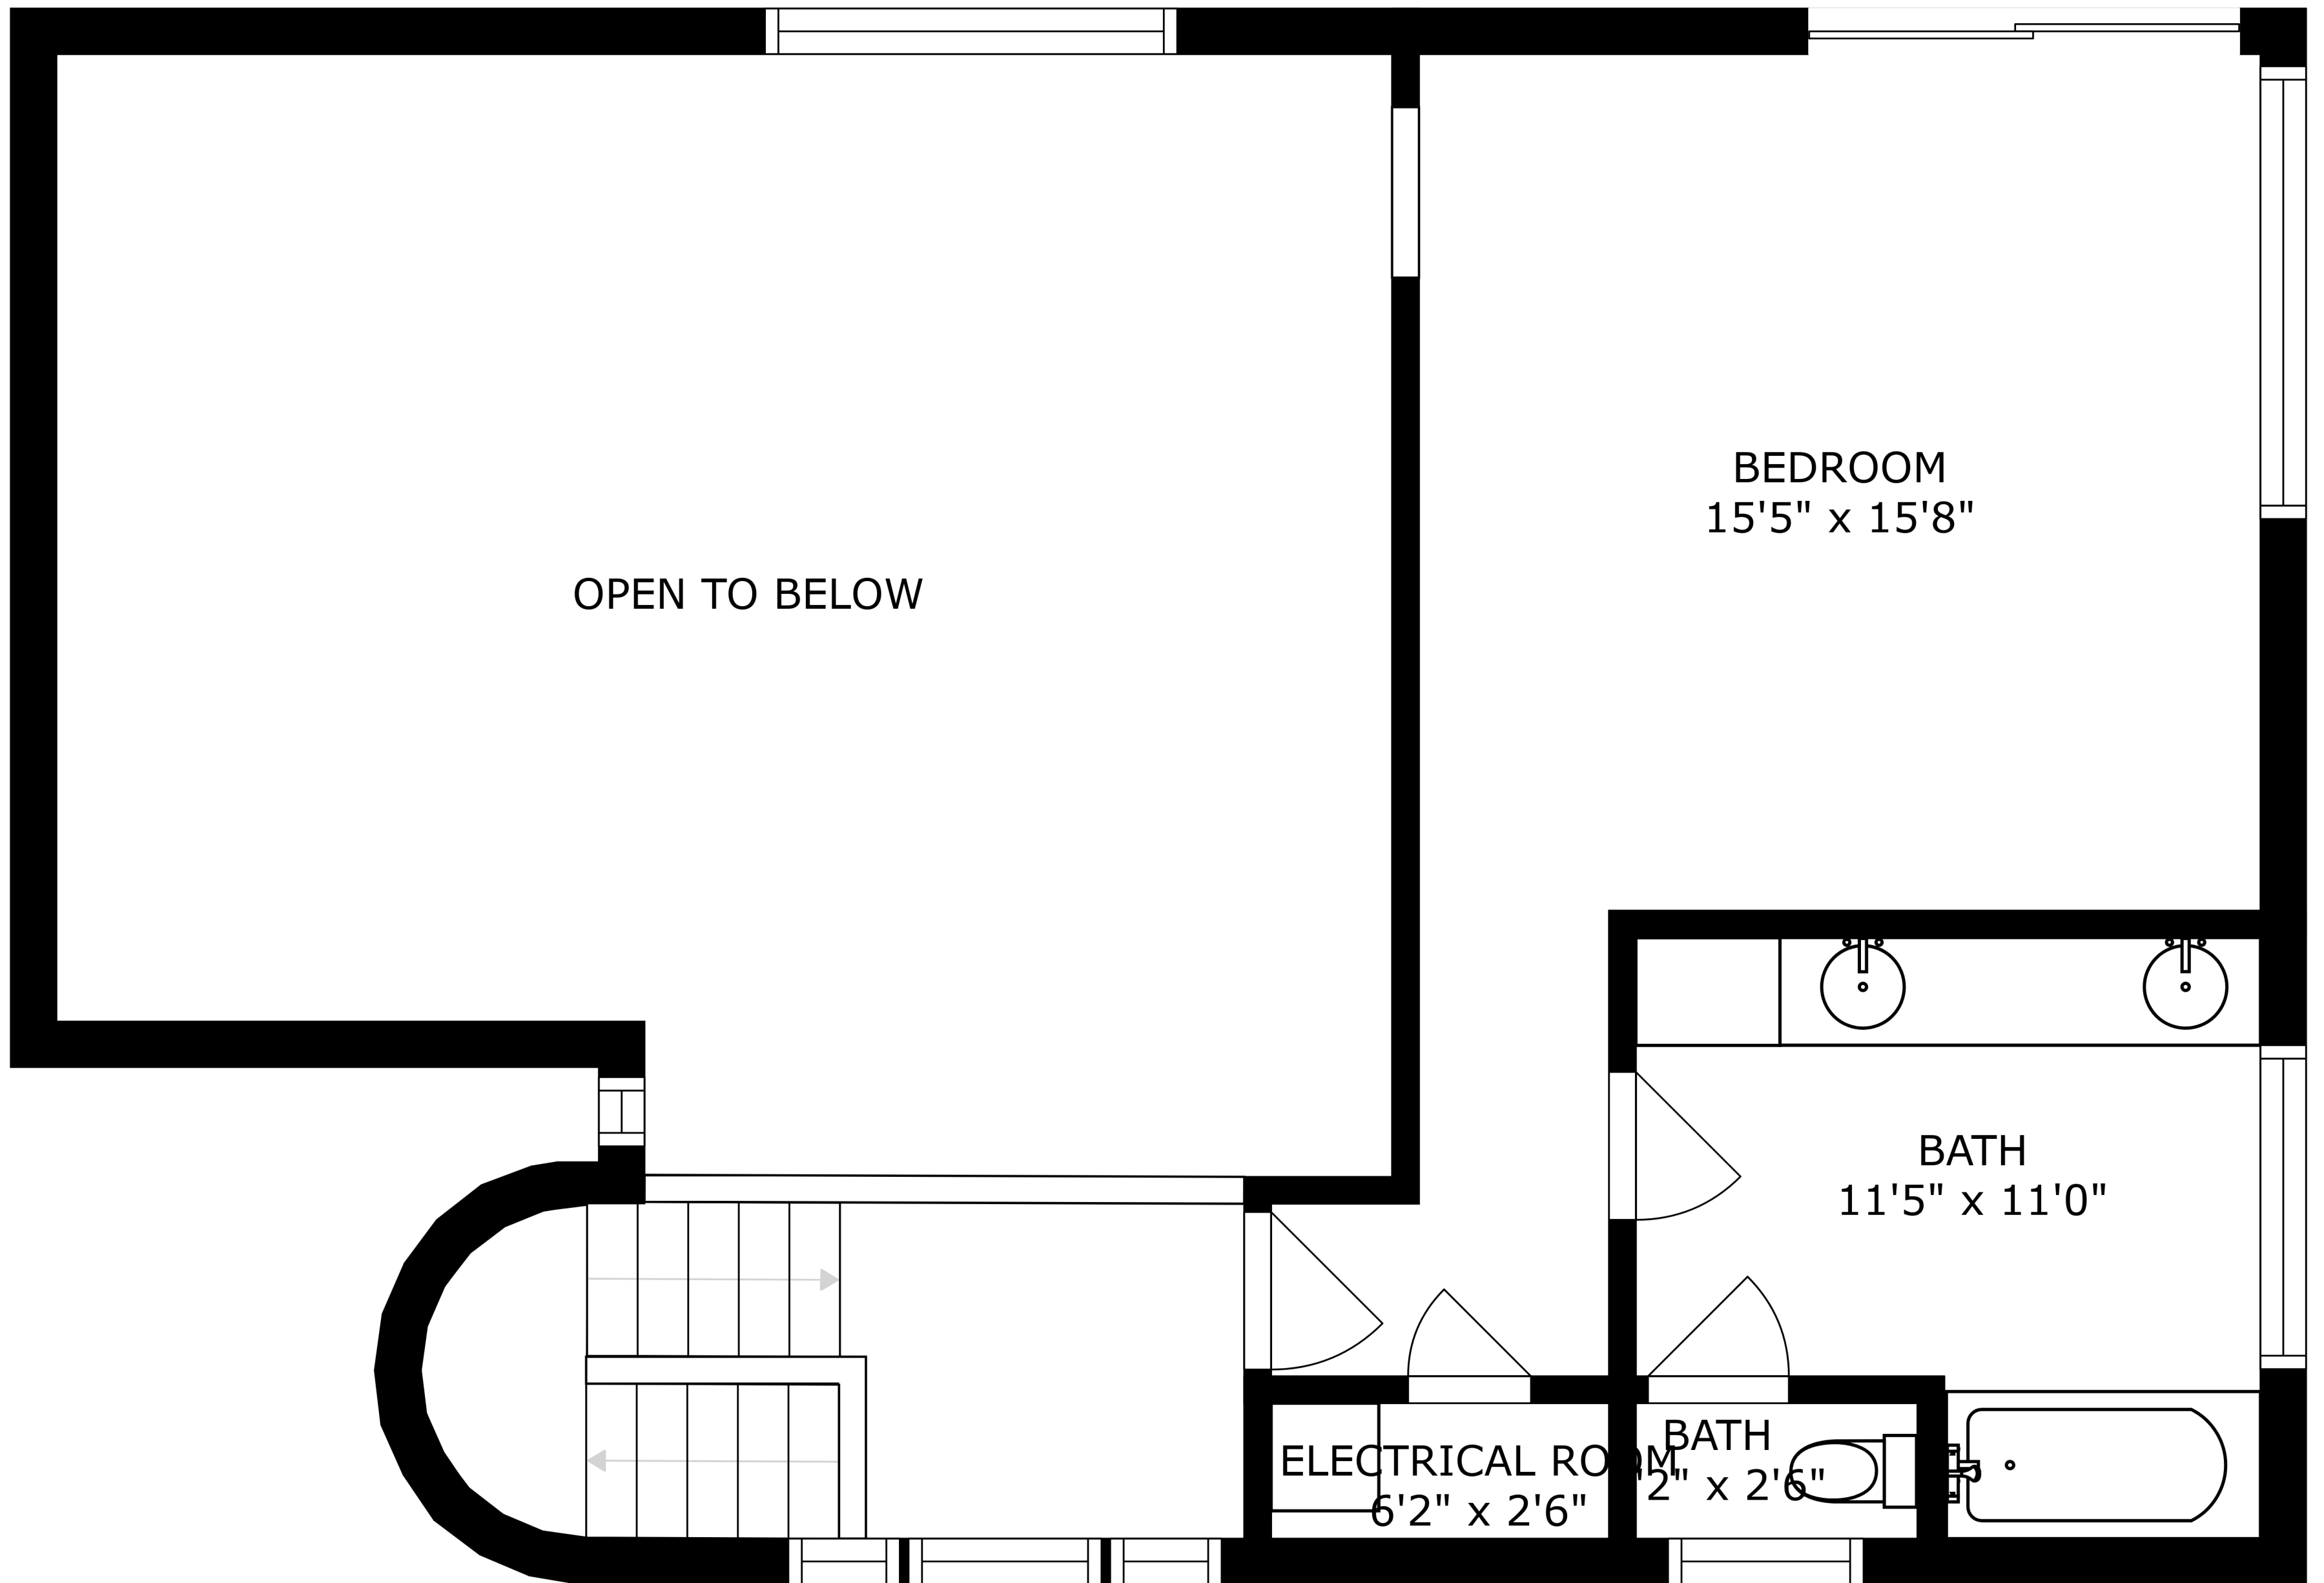

SIZES AND DIMENSIONS ARE APPROXIMATE, ACTUAL MAY VARY.

OPEN TO BELOW

BEDROOM
15'5" x 15'8"

BATH
11'5" x 11'0"

ELECTRICAL ROOM
6'2" x 2'6"

BATH
2" x 2'6"

SIZES AND DIMENSIONS ARE APPROXIMATE, ACTUAL MAY VARY.

SIZES AND DIMENSIONS ARE APPROXIMATE, ACTUAL MAY VARY.