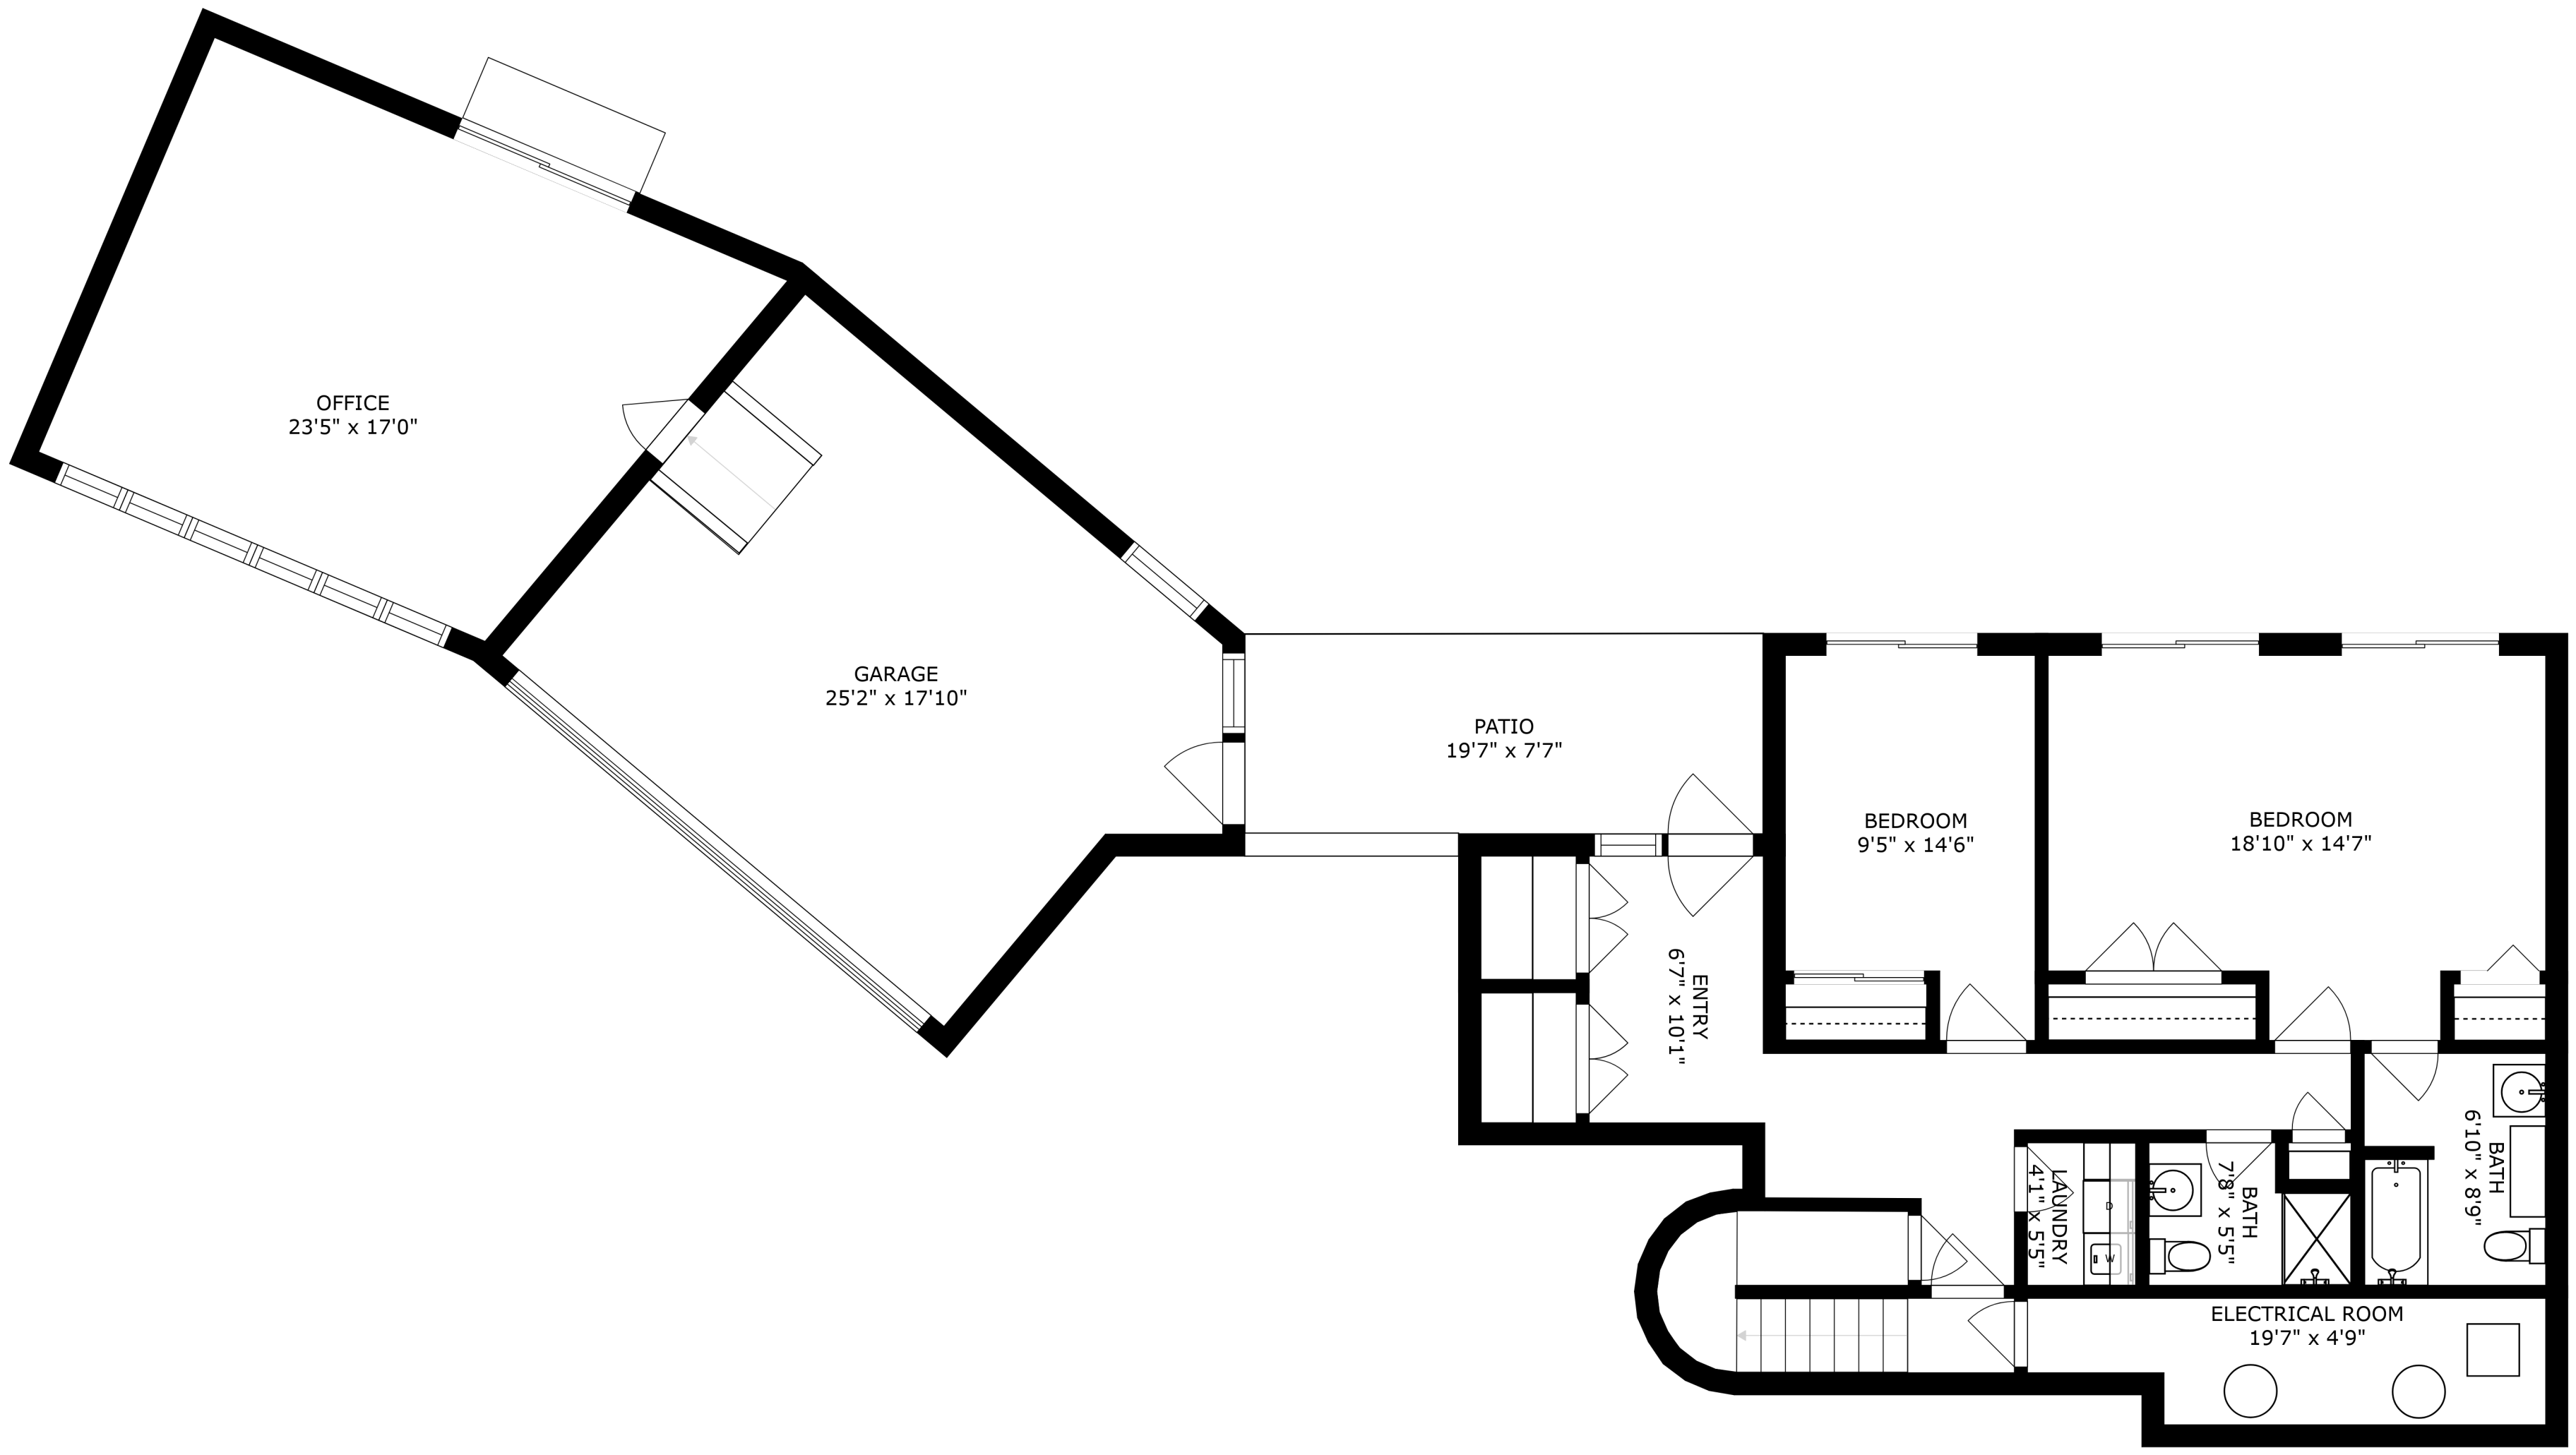

SIZES AND DIMENSIONS ARE APPROXIMATE, ACTUAL MAY VARY.

OPEN TO BELOW

BEDROOM
15'5" x 15'8"

BATH
11'5" x 11'0"

ELECTRICAL ROOM
6'2" x 2'6"

BATH
2" x 2'6"

SIZES AND DIMENSIONS ARE APPROXIMATE, ACTUAL MAY VARY.

SIZES AND DIMENSIONS ARE APPROXIMATE, ACTUAL MAY VARY.