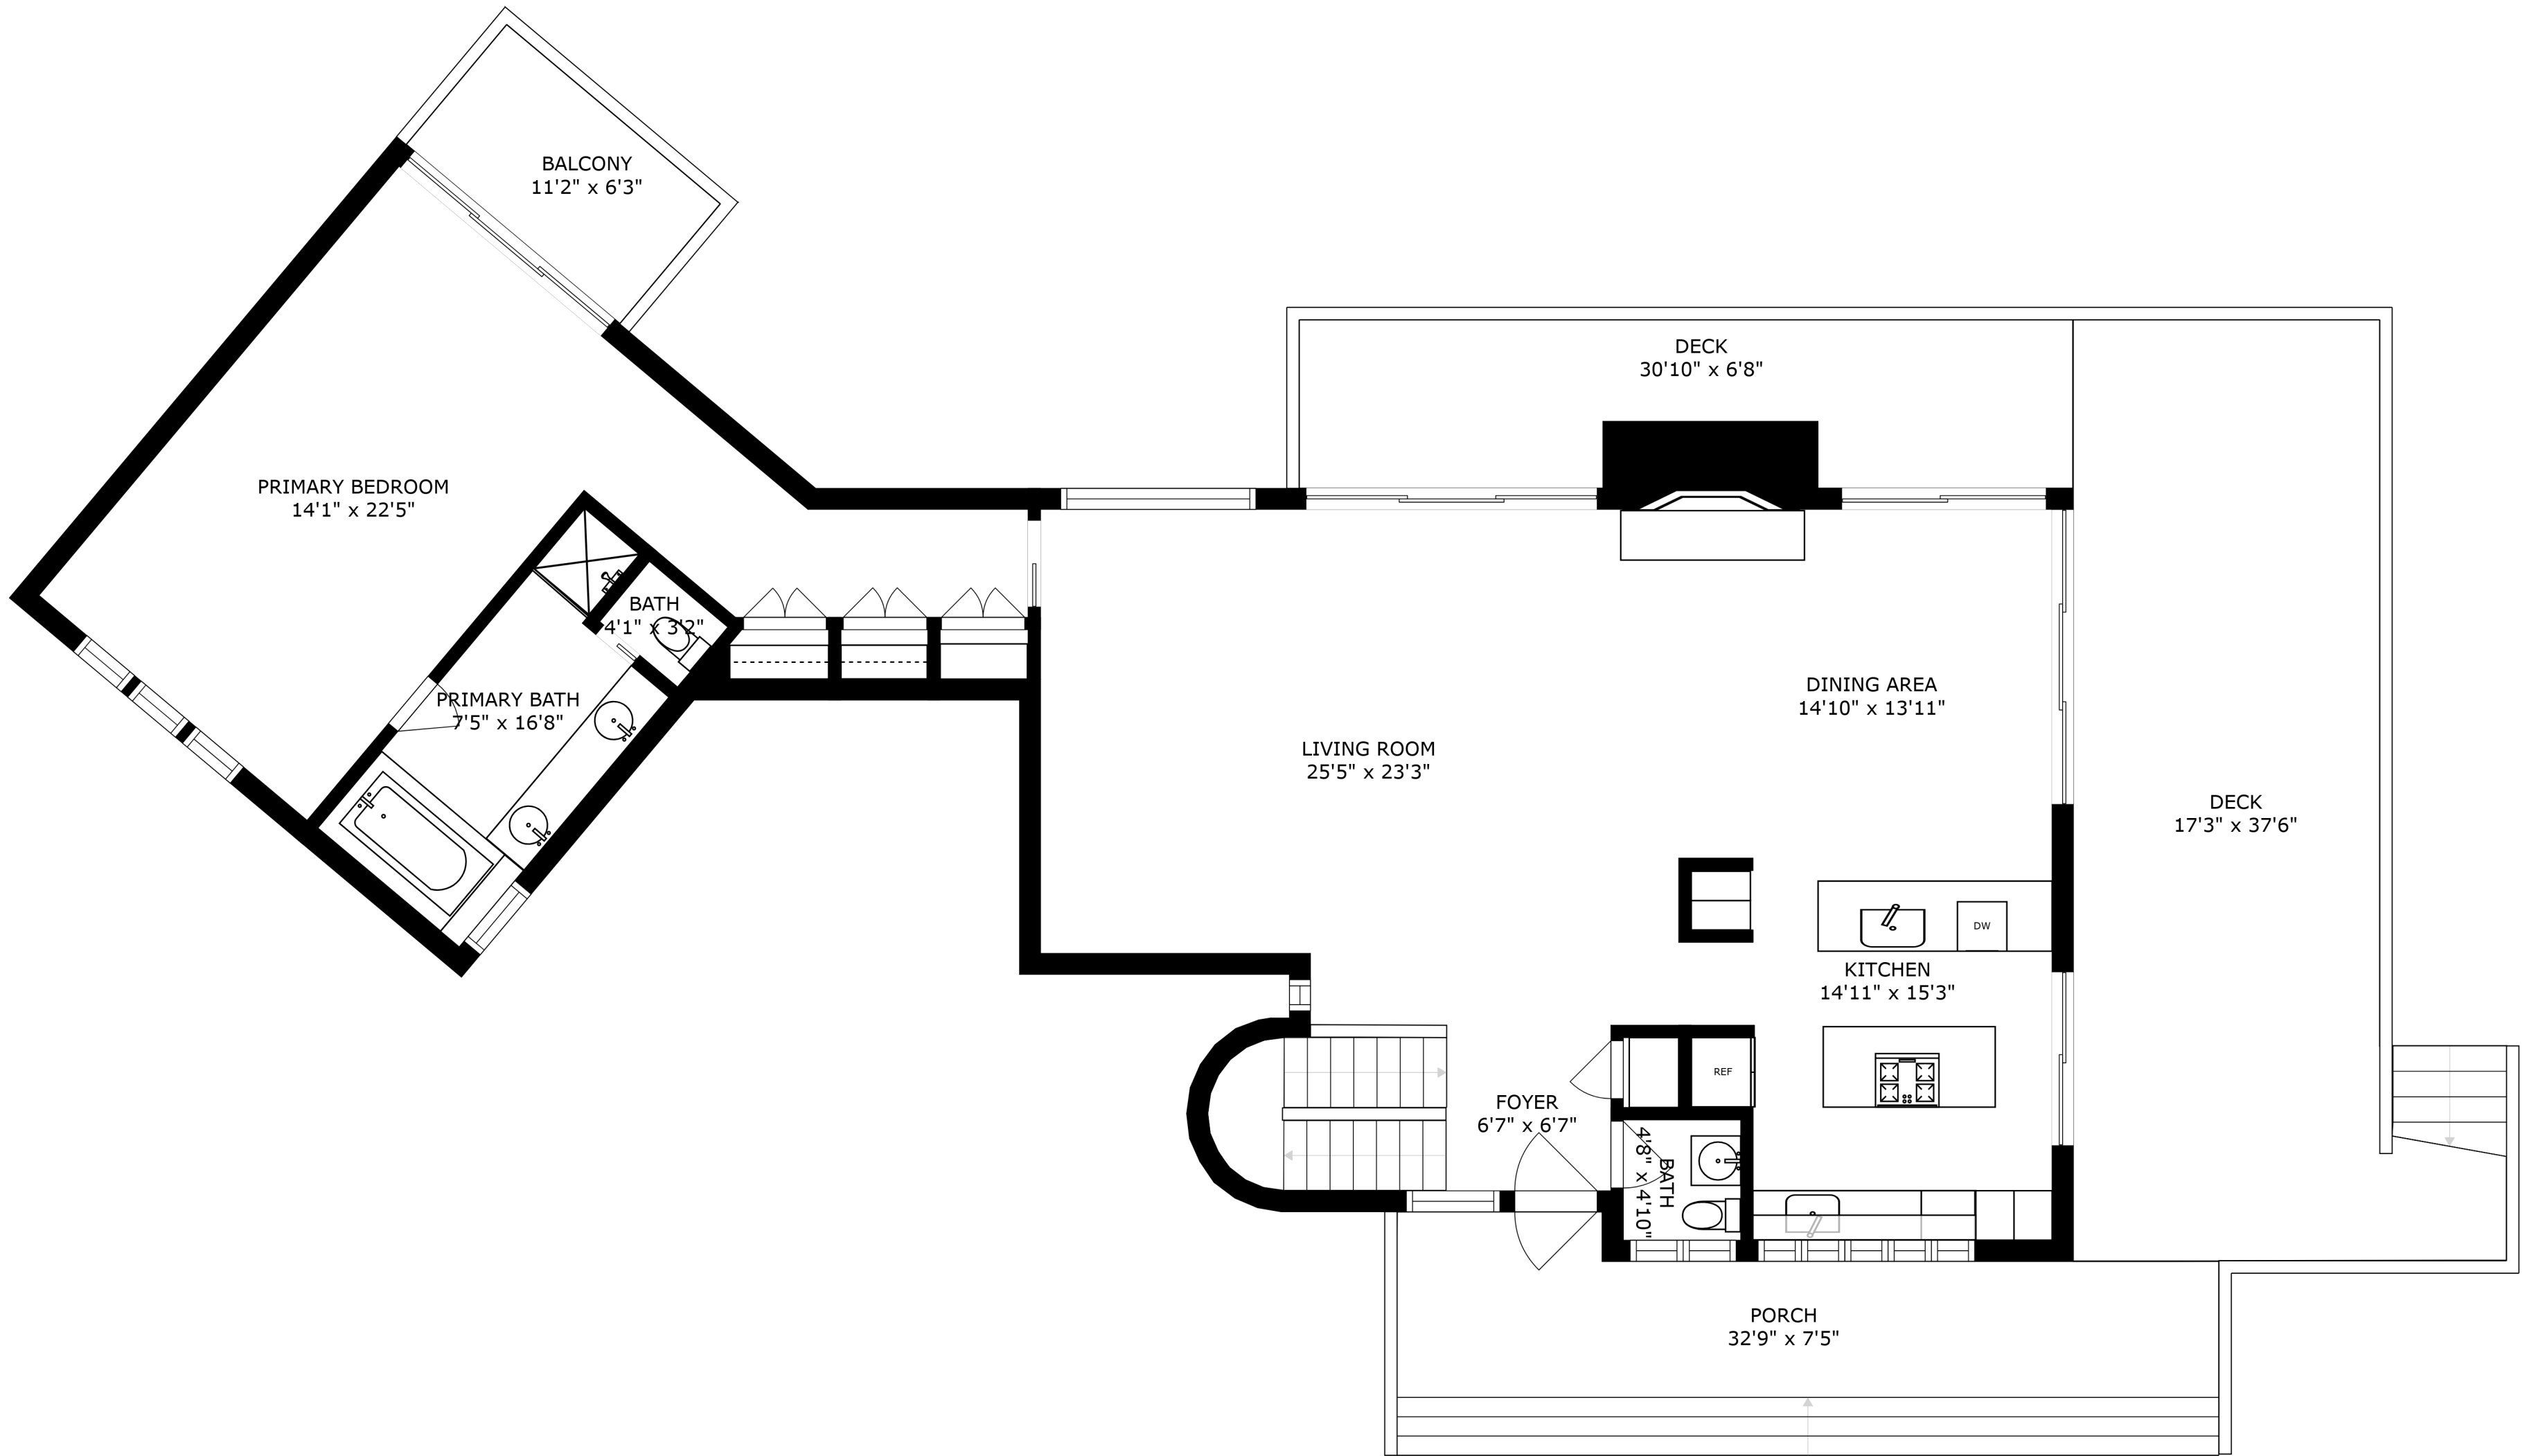

SIZES AND DIMENSIONS ARE APPROXIMATE, ACTUAL MAY VARY.

OPEN TO BELOW

BEDROOM
15'5" x 15'8"

BATH
11'5" x 11'0"

ELECTRICAL ROOM
6'2" x 2'6"

BATH
2" x 2'6"

SIZES AND DIMENSIONS ARE APPROXIMATE, ACTUAL MAY VARY.

SIZES AND DIMENSIONS ARE APPROXIMATE, ACTUAL MAY VARY.