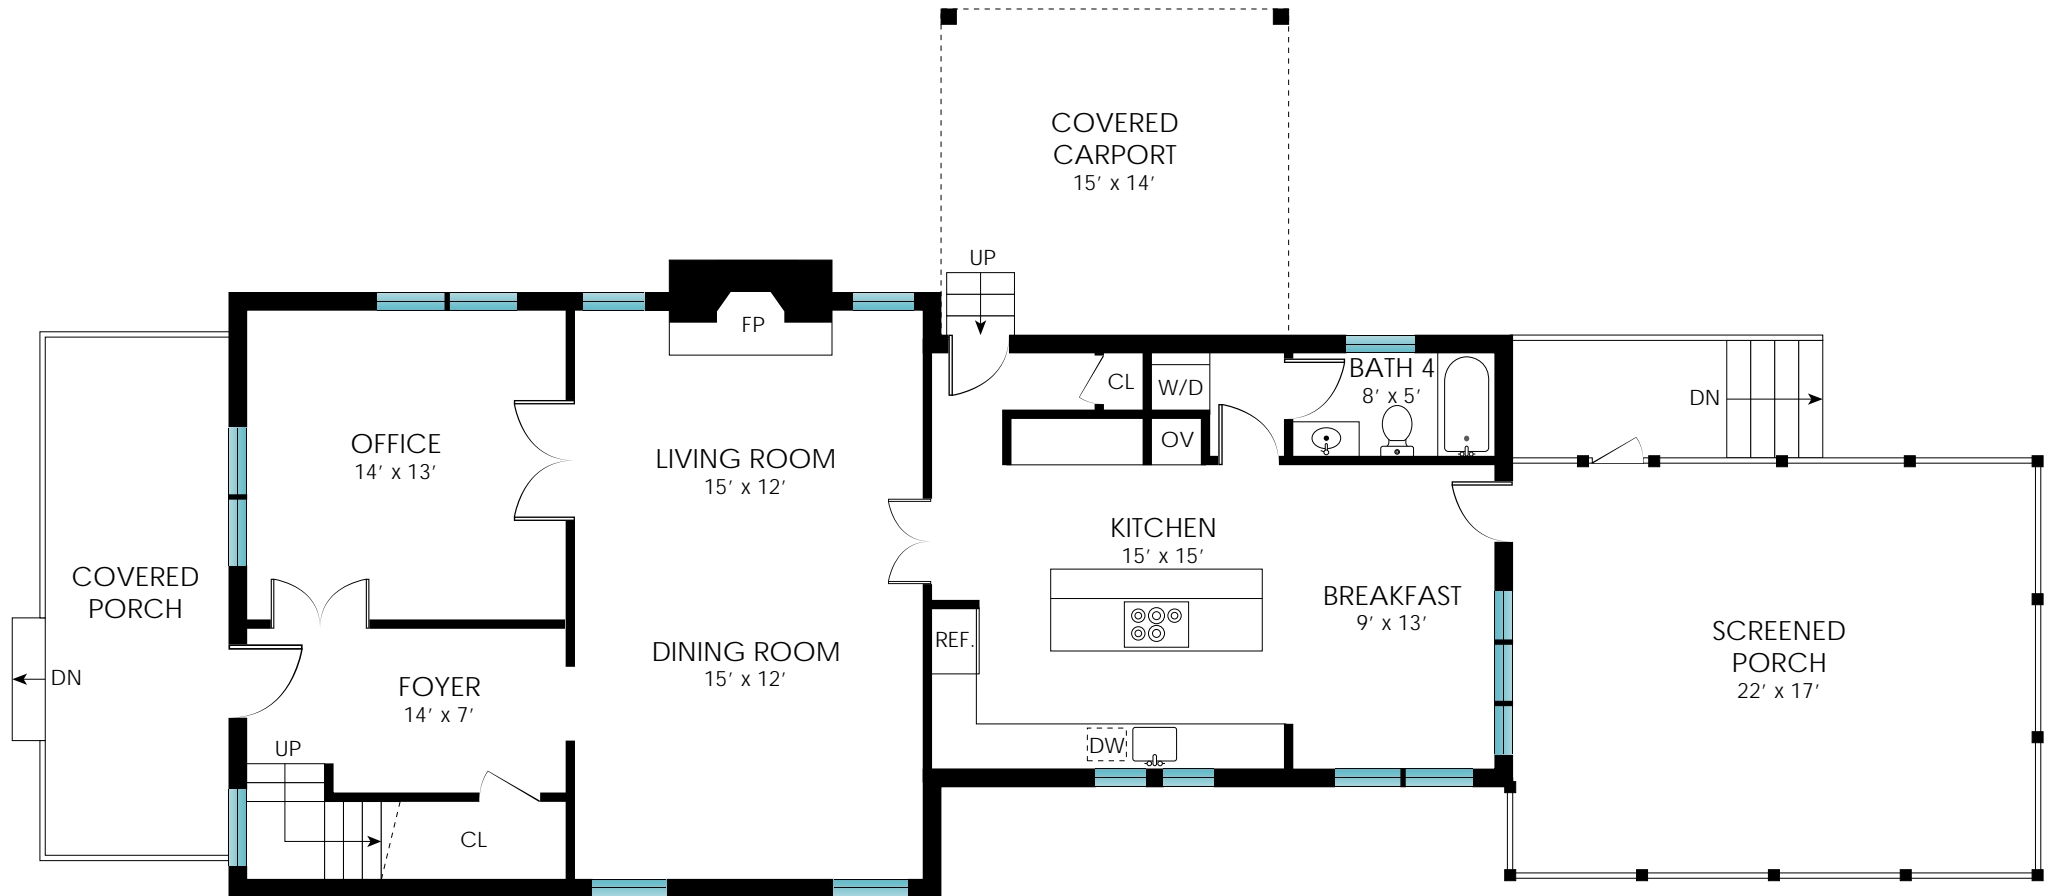

340 HILL STREET
SOUTHAMPTON, NY

corcoran

1ST FLOOR - 1,175 SF
SCREENED PORCH - 375 SF

340 HILL STREET
SOUTHAMPTON, NY

corcoran

2ND FLOOR - 1,300 SF

340 HILL STREET
SOUTHAMPTON, NY

corcoran

POOL HOUSE - 350 SF

340 HILL STREET
SOUTHAMPTON, NY

corcoran

SITE PLAN - 2,475 SF