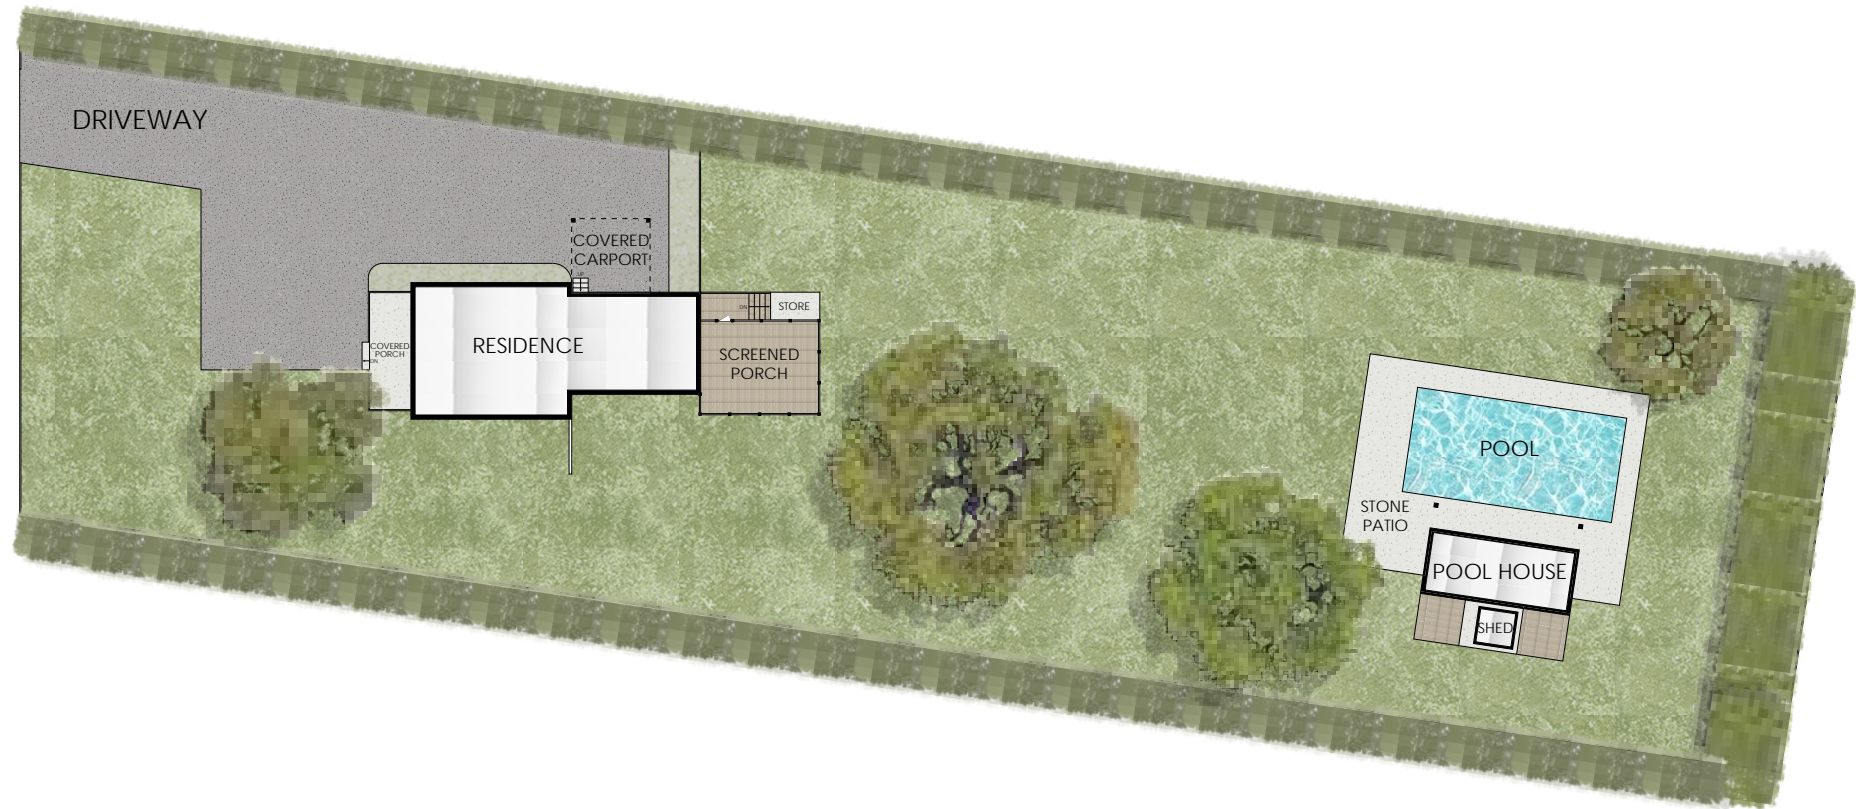

340 HILL STREET
SOUTHAMPTON, NY

corcoran

1ST FLOOR - 1,175 SF
SCREENED PORCH - 375 SF

340 HILL STREET
SOUTHAMPTON, NY

corcoran

2ND FLOOR - 1,300 SF

340 HILL STREET
SOUTHAMPTON, NY

corcoran

POOL HOUSE - 350 SF

340 HILL STREET
SOUTHAMPTON, NY

corcoran

SITE PLAN - 2,475 SF