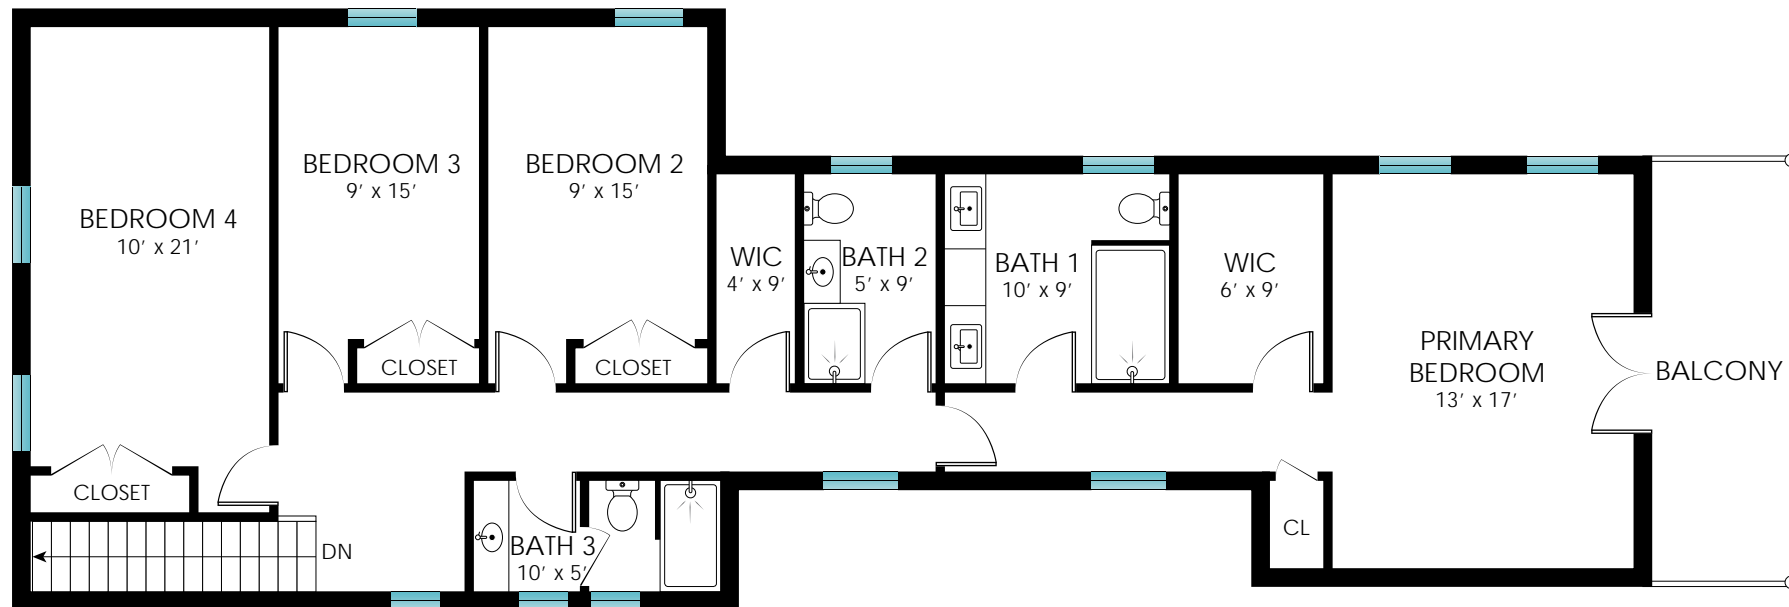

340 HILL STREET
SOUTHAMPTON, NY

corcoran

1ST FLOOR - 1,175 SF
SCREENED PORCH - 375 SF

340 HILL STREET
SOUTHAMPTON, NY

corcoran

2ND FLOOR - 1,300 SF

340 HILL STREET
SOUTHAMPTON, NY

corcoran

POOL HOUSE - 350 SF

340 HILL STREET
SOUTHAMPTON, NY

corcoran

SITE PLAN - 2,475 SF