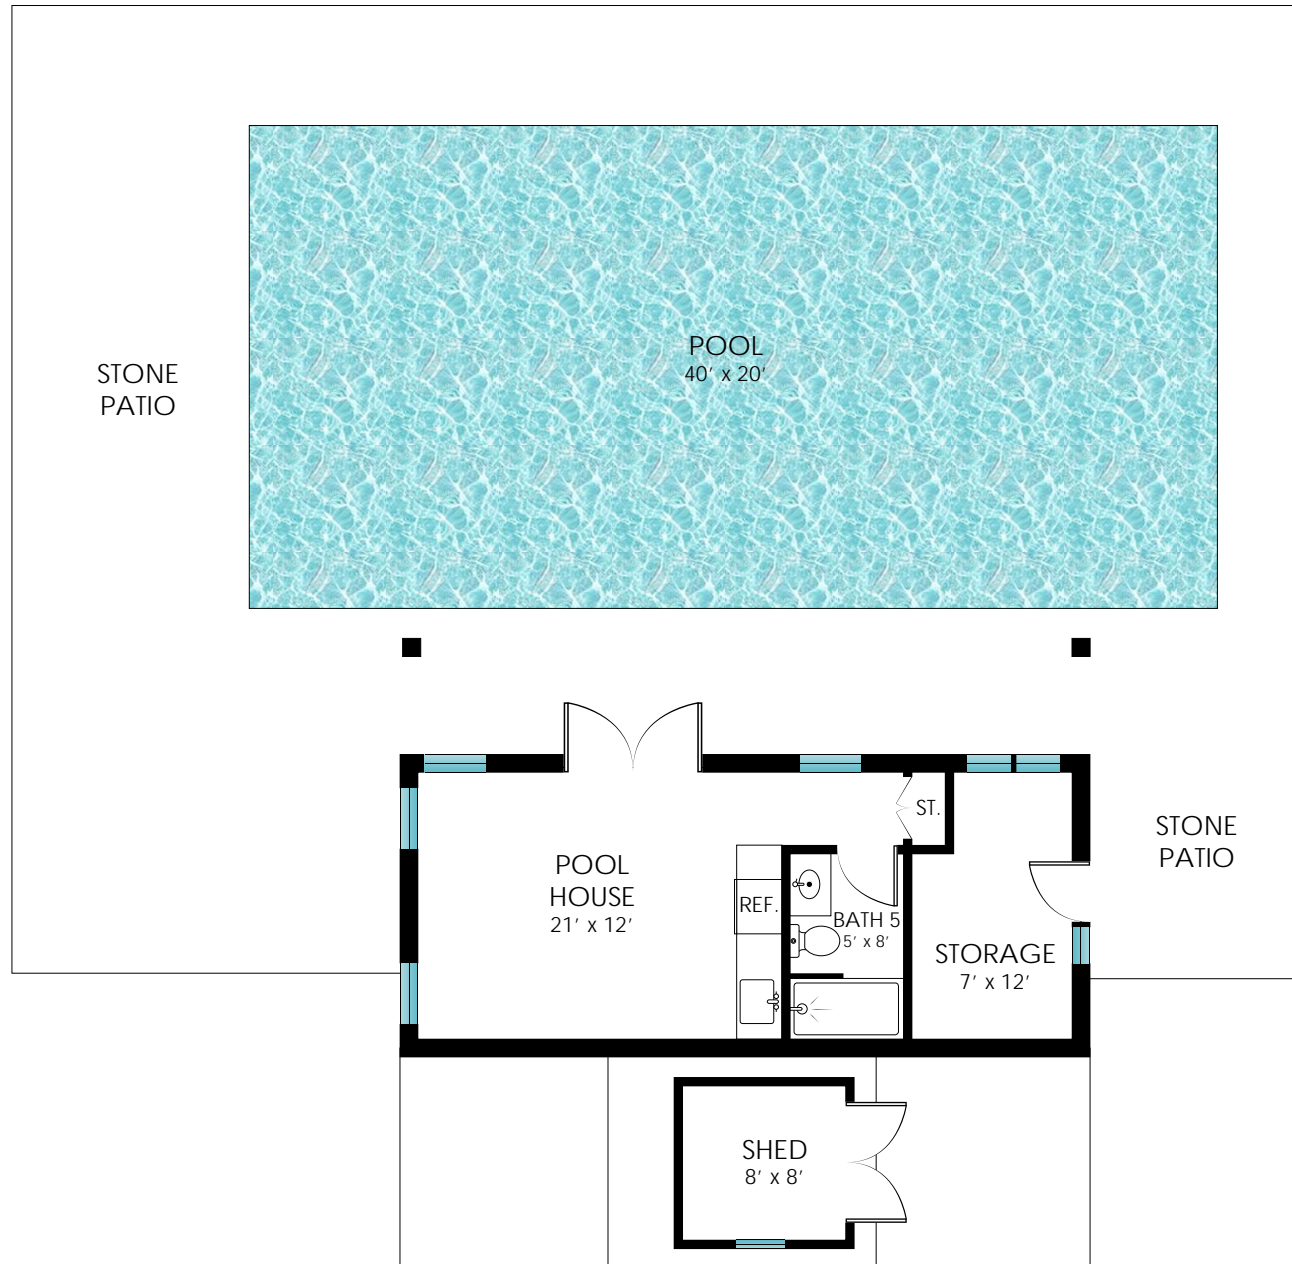

340 HILL STREET
SOUTHAMPTON, NY

corcoran

1ST FLOOR - 1,175 SF
SCREENED PORCH - 375 SF

340 HILL STREET
SOUTHAMPTON, NY

corcoran

2ND FLOOR - 1,300 SF

340 HILL STREET
SOUTHAMPTON, NY

corcoran

POOL HOUSE - 350 SF

340 HILL STREET
SOUTHAMPTON, NY

corcoran

SITE PLAN - 2,475 SF