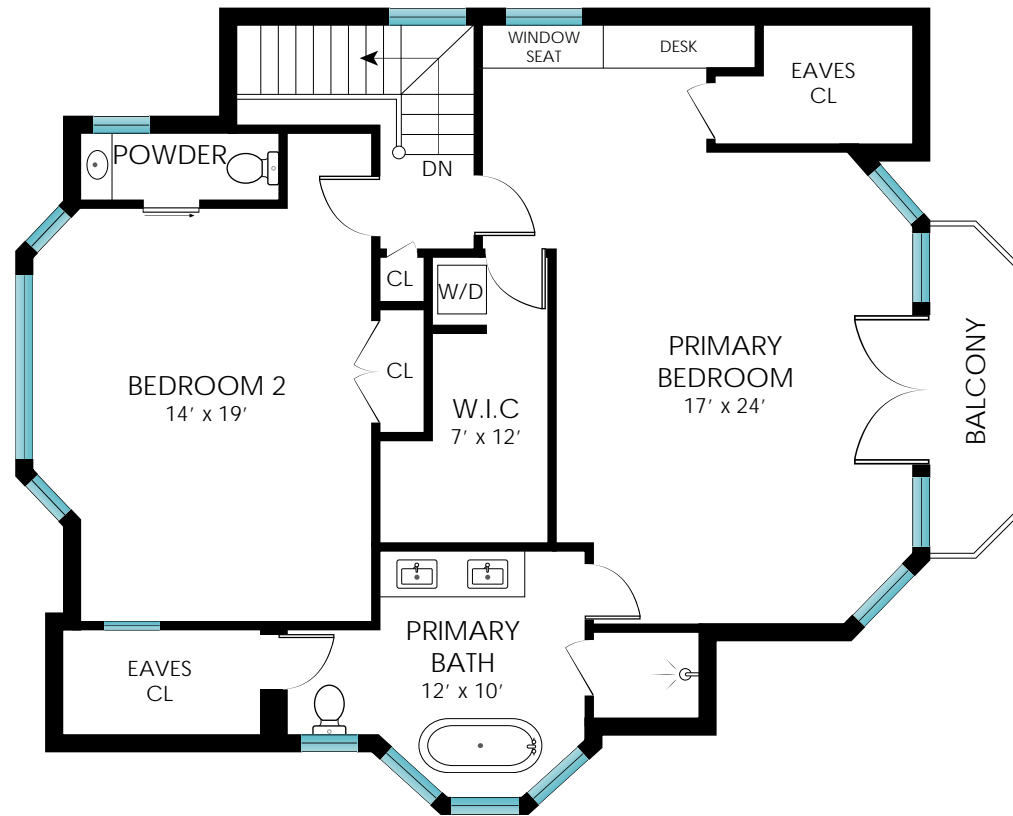

14 ROGUSA LANE  
QUOGUE, NY

*corcoran*

LOWER LEVEL - 300 SF

14 ROGUSA LANE  
QUOGUE, NY

*corcoran*

1ST FLOOR - 1440 SF

2 ND FLOOR - 945 SF

**SITE PLAN**  
**TOTAL INTERIOR - 3,305 SF**