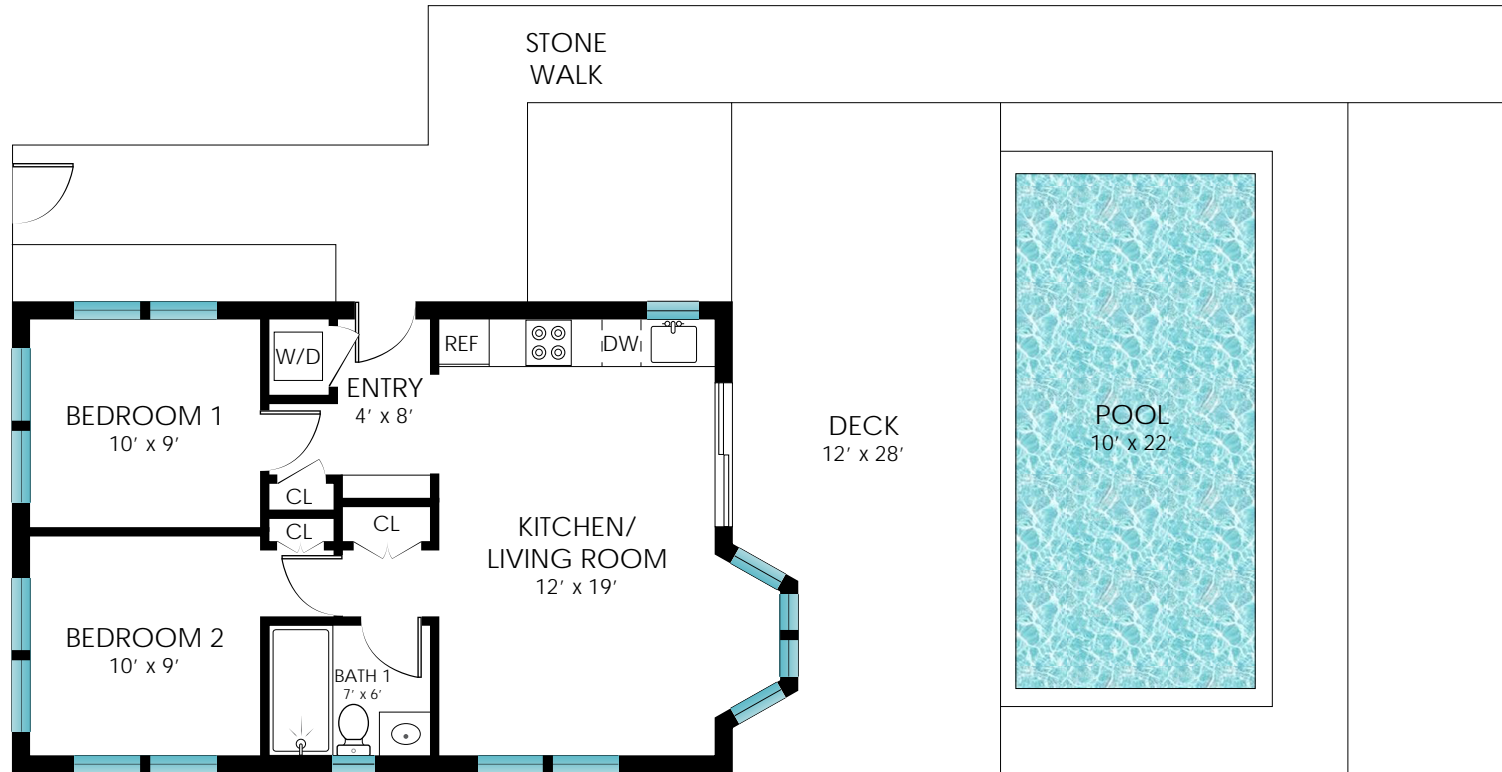

14 ROGUSA LANE  
QUOGUE, NY

*corcoran*

LOWER LEVEL - 300 SF

14 ROGUSA LANE  
QUOGUE, NY

*corcoran*

1ST FLOOR - 1440 SF

2 ND FLOOR - 945 SF

**SITE PLAN**  
**TOTAL INTERIOR - 3,305 SF**