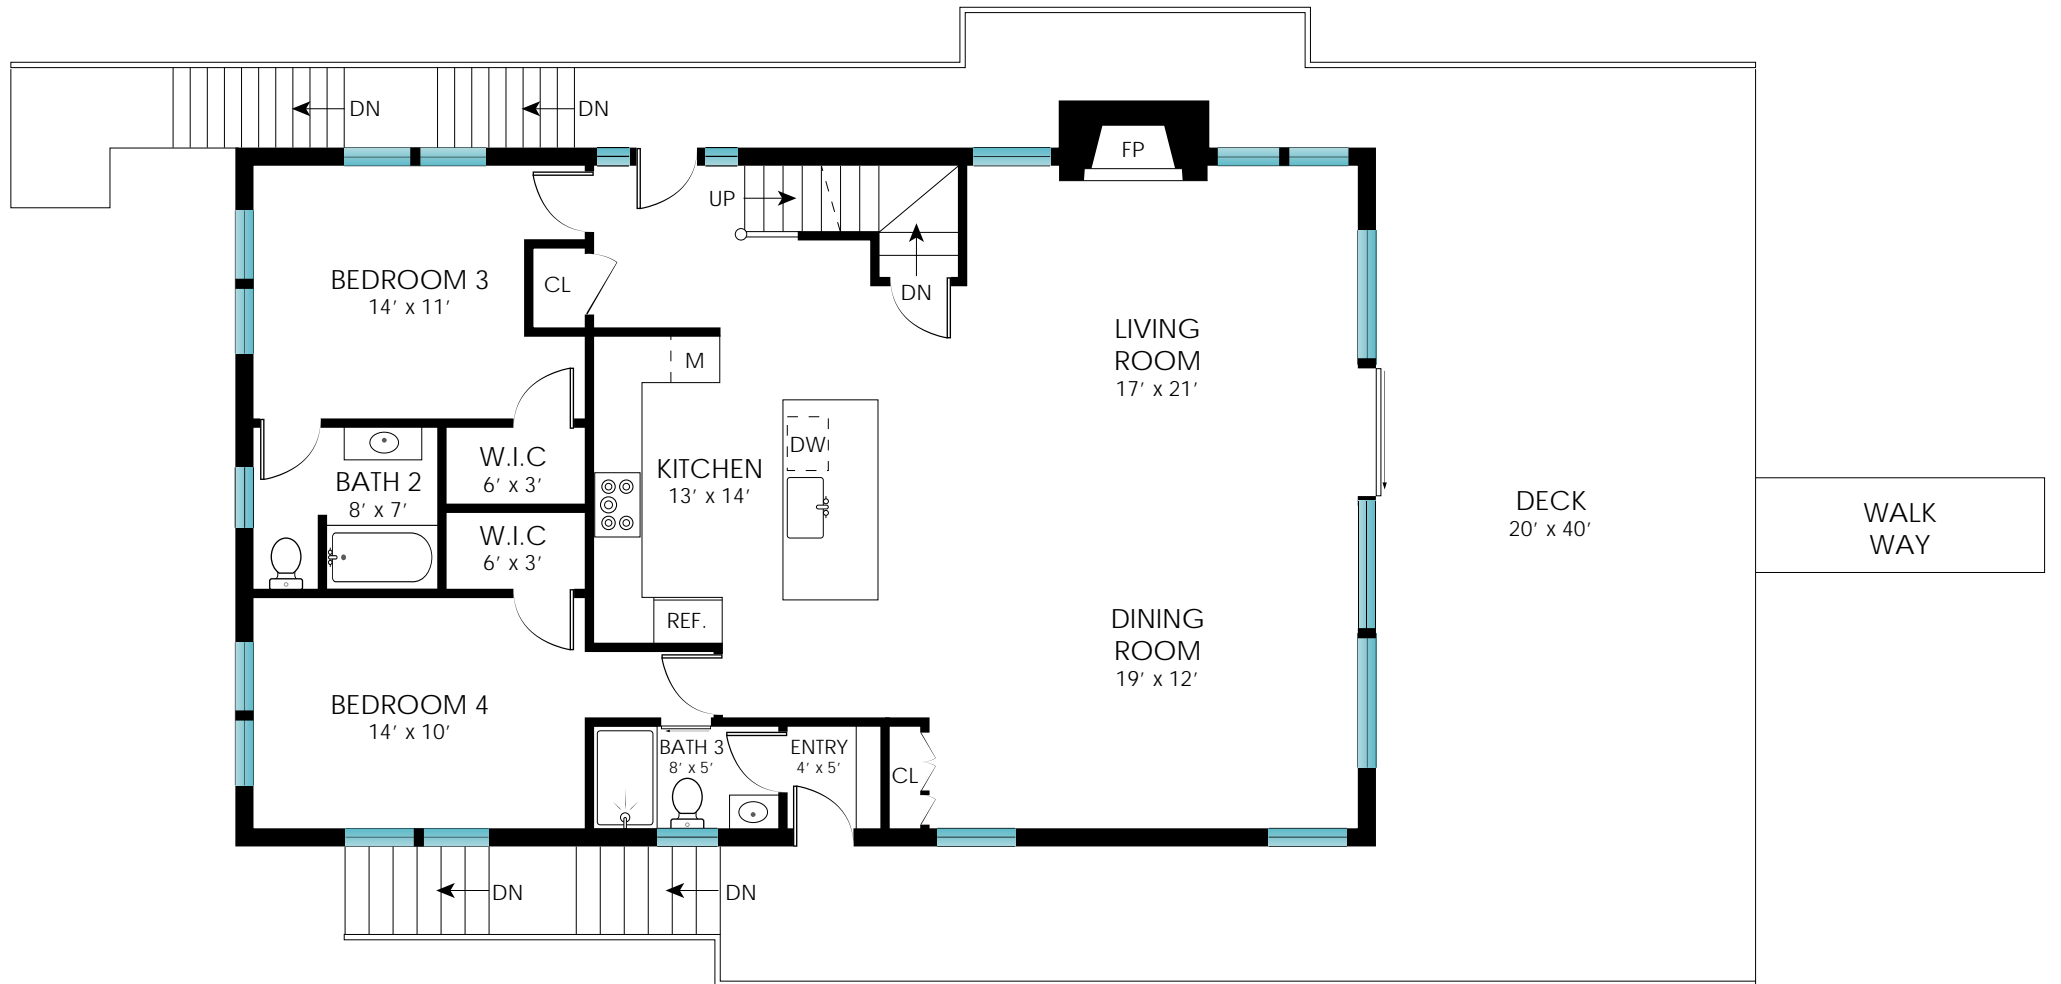

14 ROGUSA LANE  
QUOGUE, NY

*corcoran*

LOWER LEVEL - 300 SF

14 ROGUSA LANE  
QUOGUE, NY

*corcoran*

1ST FLOOR - 1440 SF

2 ND FLOOR - 945 SF

**SITE PLAN**  
**TOTAL INTERIOR - 3,305 SF**