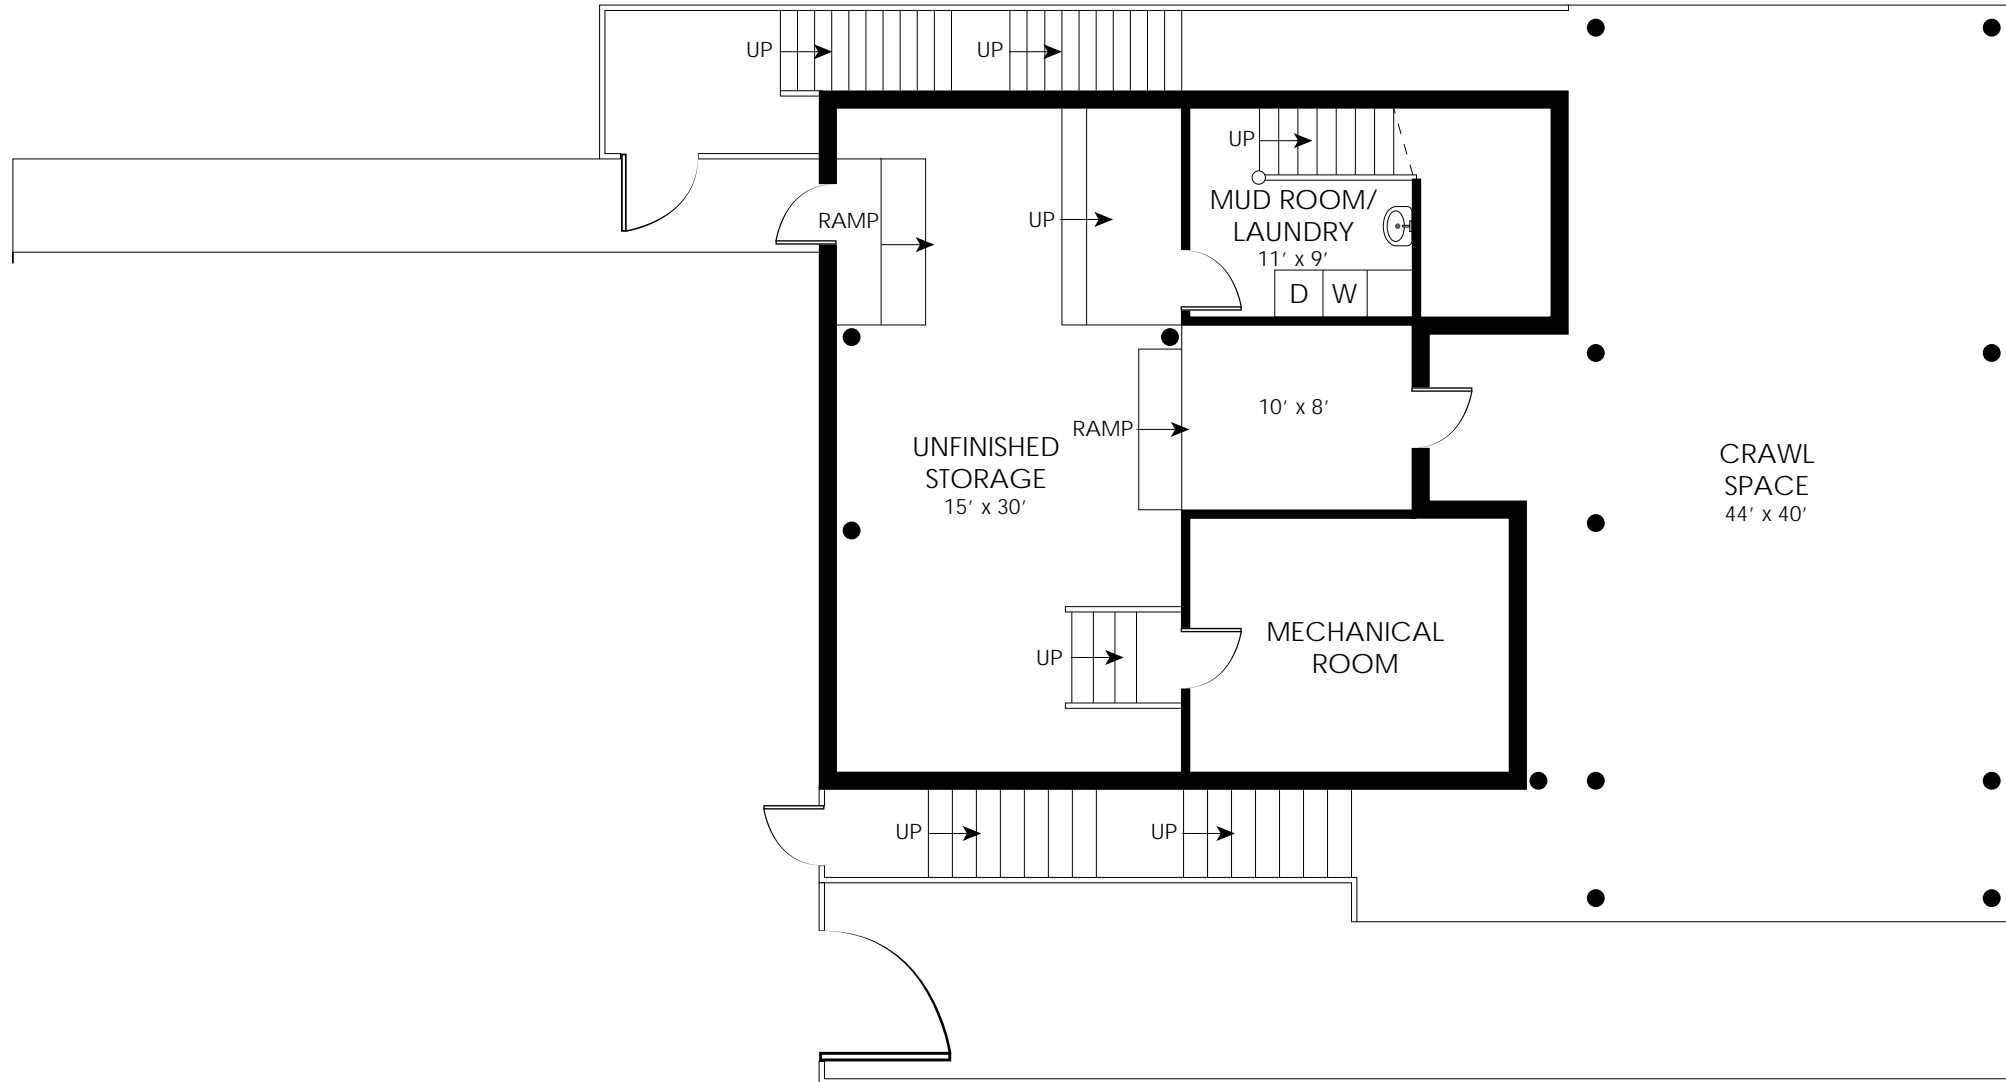

14 ROGUSA LANE  
QUOGUE, NY

*corcoran*

LOWER LEVEL - 300 SF

14 ROGUSA LANE  
QUOGUE, NY

*corcoran*

1ST FLOOR - 1440 SF

2 ND FLOOR - 945 SF

**SITE PLAN**  
**TOTAL INTERIOR - 3,305 SF**