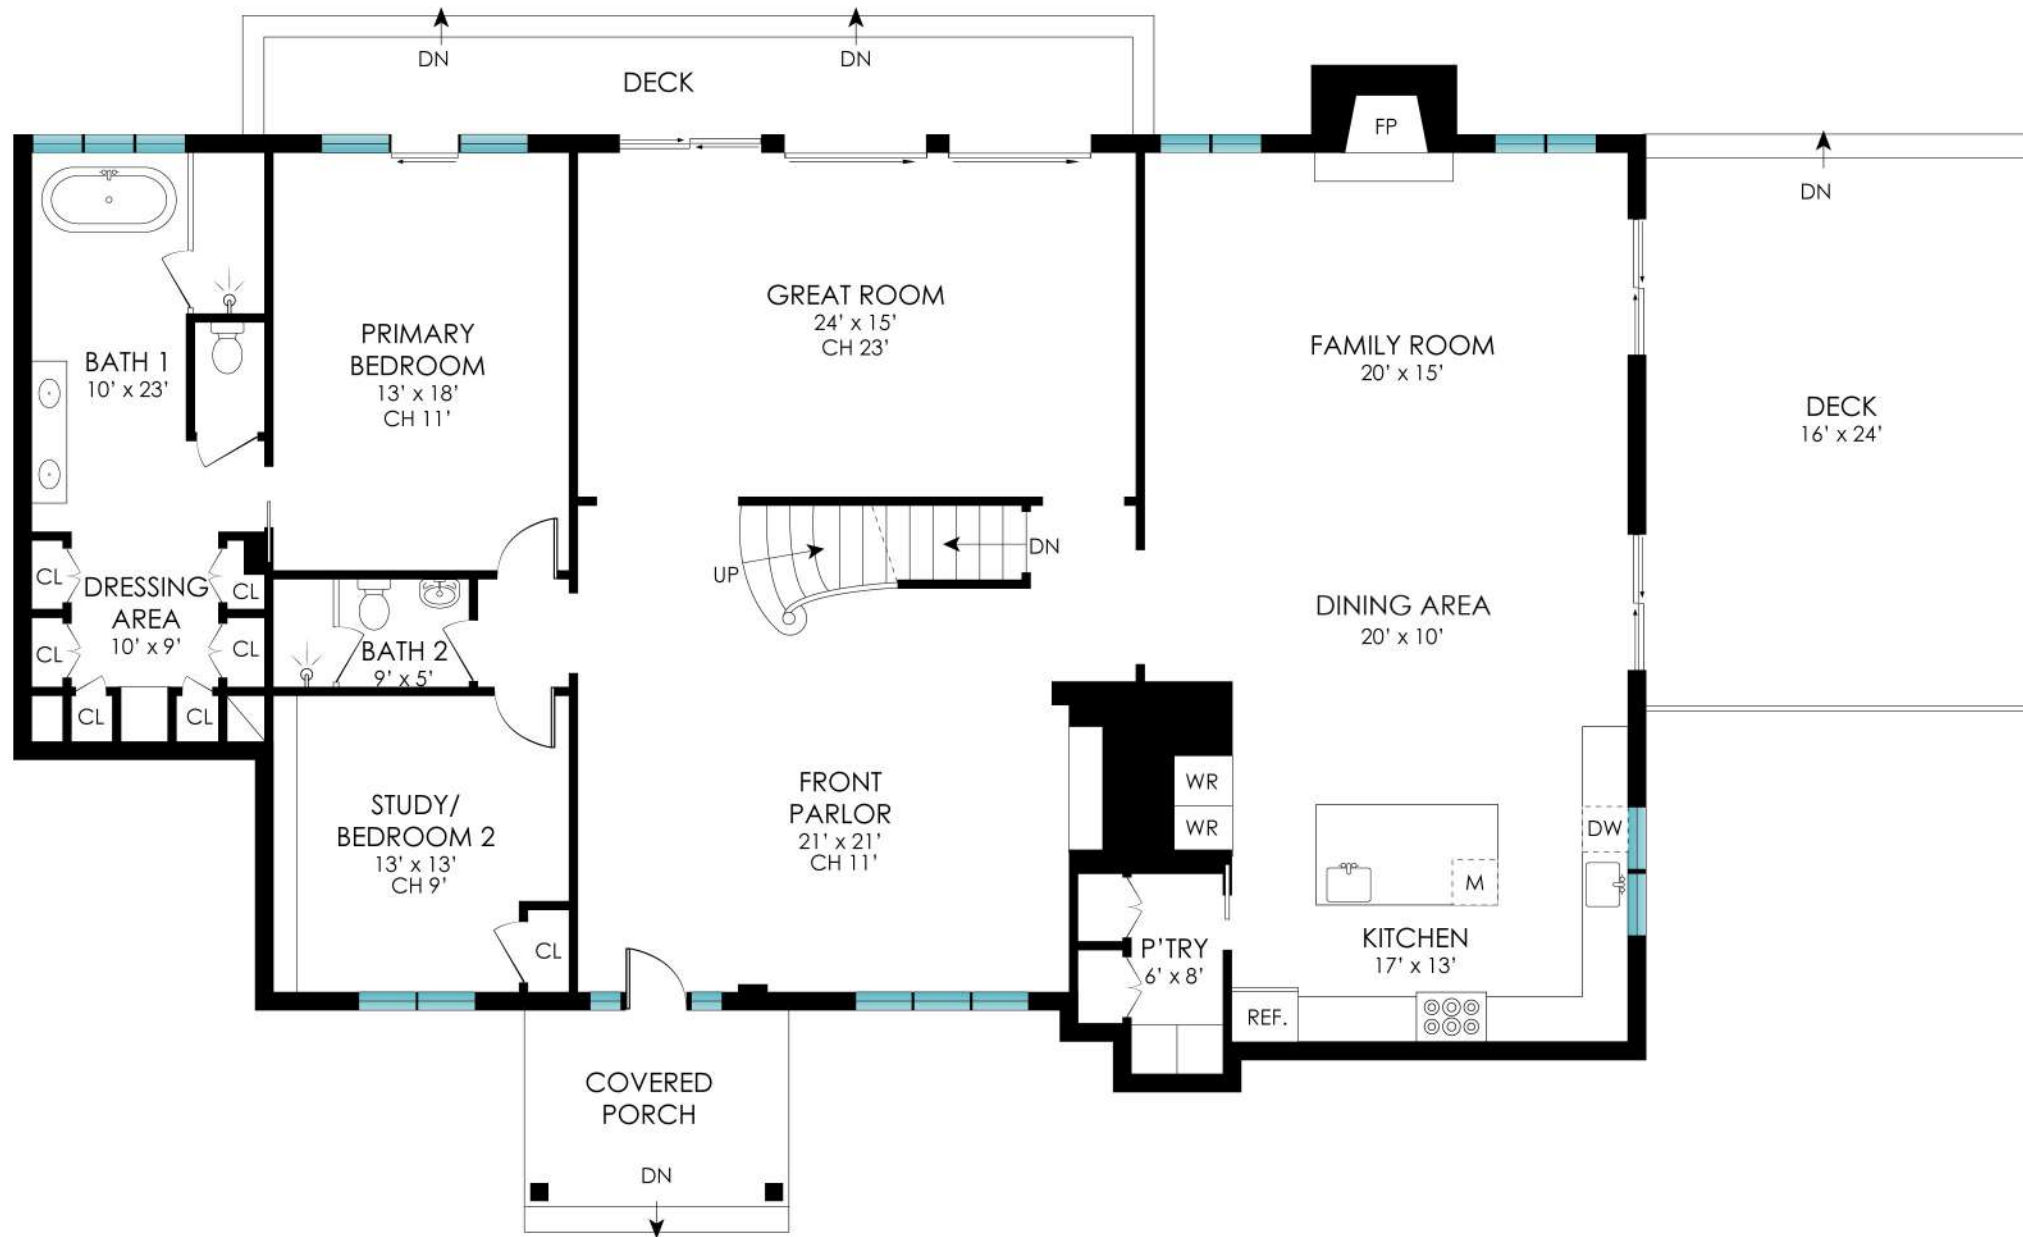

**9 BULL PATH CLOSE
EAST HAMPTON, NY**

corcoran

1ST FLOOR - 2820 SF

9 BULL PATH CLOSE
EAST HAMPTON, NY

corcoran

2ND FLOOR - 740 SF

9 BULL PATH CLOSE
EAST HAMPTON, NY

corcoran

LOWER LEVEL - 1852 SF
GARAGE - 495 SF